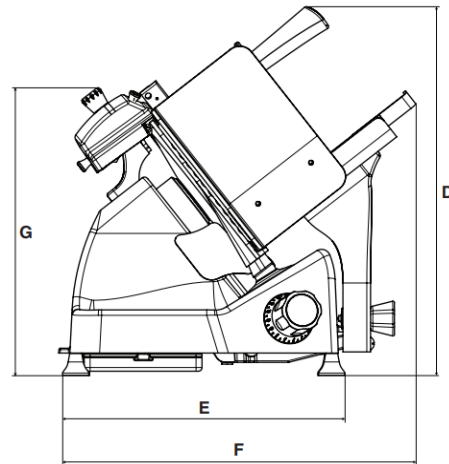

Details

PERFORMANCE

- 38° inclination of the stop plate to facilitate the passage and the slope of the product to be cut
- Stop plate with an inclined 15° opening to facilitate the cutting of the product
- Knife protection plate with continuous profile to guarantee the same slice thickness
- Very little residual product to minimize scraps
- Wide remnant holder to firmly fix the product on the plate
- Fully IP67 sealed ON/OFF switch and food grade silicone seals on every exposed part
- Rotary knob for cutting thickness adjustment with 14 millimeter positions for precise control

CLEANING

- Inclined knife protection plate for easy drainage of liquids
- Liquid collection tray integrated in the casting for perfect hygiene and cleaning
- Removable carriage to facilitate cleaning operations
- Large distance (42 mm) between knife and motor to facilitate and speed up cleaning
- Quick removal of the blade cover
- Casting from a single mold that has no gaps

BERKEL PRO LINE

Artikelnummer: XS25RED

Technical features	
ø knife	250 mm
Cutting width	0 -14 mm
Power (circle)	188 mm
Power (rectangle)	225 x 178 mm
Net weight	19 kg
Engine power	0,32 kW
Electrical property	230 V 50 Hz 1 PH

Dimensions	
A	188 mm
B	225 mm
C	178 mm
D	505 mm
E	378 mm
F	480 mm
G	445 mm
H	450 mm
I	565 mm
L	575 mm